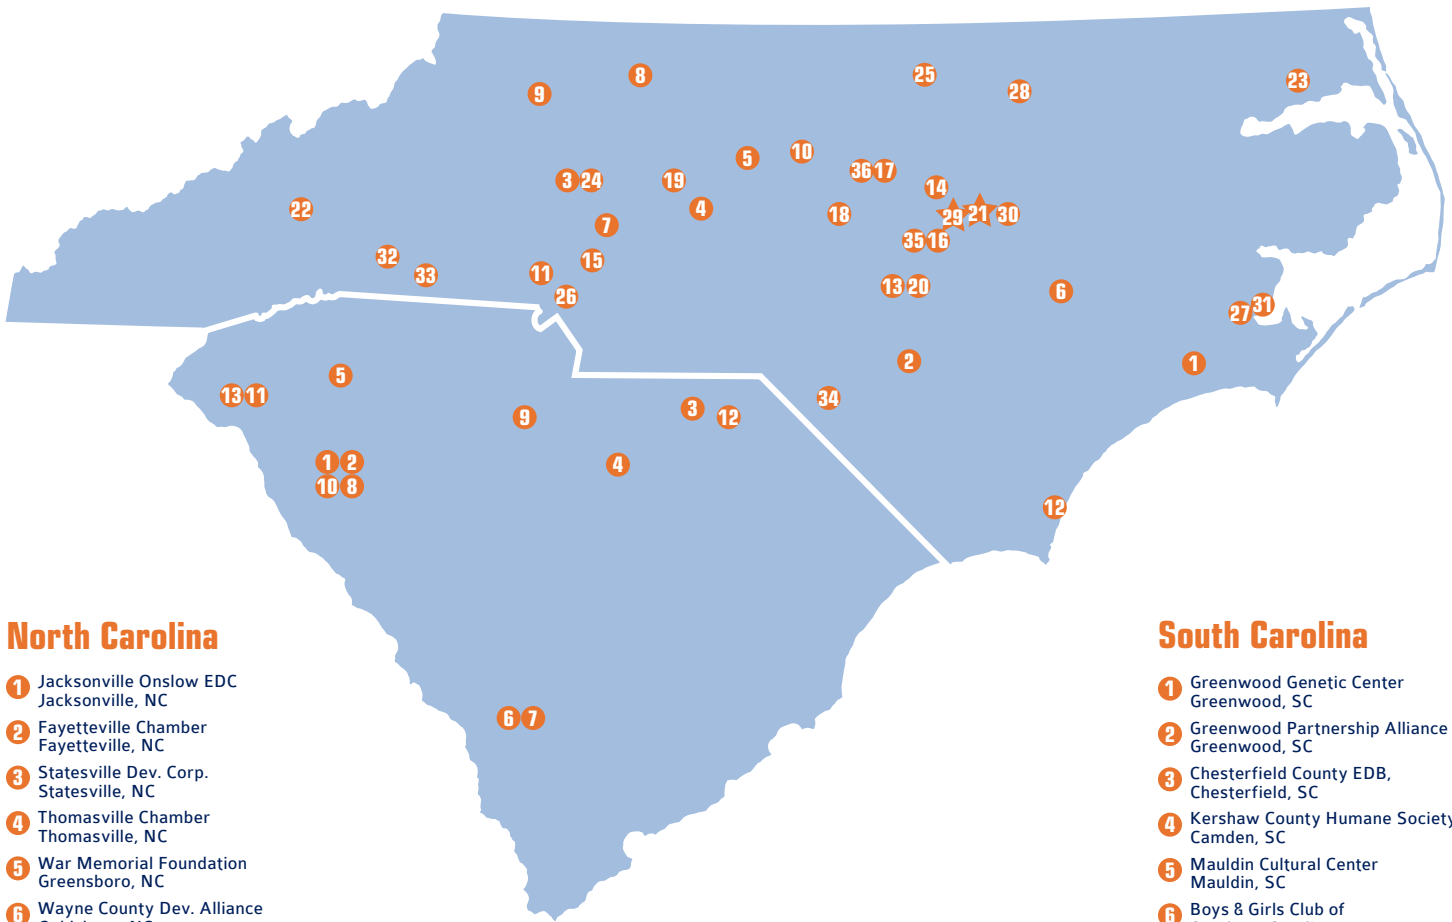

# Convergent Nonprofit Solutions is *the* Go-To Fundraising Firm in the Carolinas.

But don't take our word for it. Contact any of these clients across the Carolinas and ask about their experience working with us.

## North Carolina

- 1 Jacksonville Onslow EDC  
Jacksonville, NC
- 2 Fayetteville Chamber  
Fayetteville, NC
- 3 Statesville Dev. Corp.  
Statesville, NC
- 4 Thomasville Chamber  
Thomasville, NC
- 5 War Memorial Foundation  
Greensboro, NC
- 6 Wayne County Dev. Alliance  
Goldsboro, NC
- 7 Ada Jenkins Center  
Davidson, NC
- 8 Surry County EDP  
Dobson, NC
- 9 Wilkes County EDC  
North Wilkesboro, NC
- 10 Alamance County Chamber  
Burlington, NC
- 11 Denver/Lake Norman Rotary  
Denver, NC
- 12 Greater Wilmington Chamber  
Wilmington, NC
- 13 Central Carolina  
Community College  
Sanford, NC
- 14 First Flight Venture Center  
RTP, NC

- 15 Lake Norman EDC  
Huntersville, NC
- 16 Town of Holly Springs  
Holly Springs, NC
- 17 Inter-Faith Council  
Chapel Hill, NC
- 18 Chatham EDC  
Pittsboro, NC
- 19 Davie County EDC  
Mocksville, NC
- 20 Sanford EDC/Chamber  
Sanford, NC
- 21 NC Chamber of Commerce  
Raleigh, NC
- 22 AdvantageWest  
Asheville, NC

## South Carolina

- 1 Greenwood Genetic Center  
Greenwood, SC
- 2 Greenwood Partnership Alliance  
Greenwood, SC
- 3 Chesterfield County EDB,  
Chesterfield, SC
- 4 Kershaw County Humane Society  
Camden, SC
- 5 Mauldin Cultural Center  
Mauldin, SC
- 6 Boys & Girls Club of  
Southern Carolina  
Barnwell, SC
- 7 Southern Carolina Alliance  
Barnwell, SC
- 8 Greenwood Humane Society  
Greenwood, SC
- 9 I-77 Alliance  
Richburg, SC
- 10 Greenwood Promise  
Greenwood, SC
- 11 Clemson Community Foundation  
Clemson, SC
- 12 Northeast Technical College  
Cheraw, SC
- 13 Foothills YMCA  
Seneca, SC