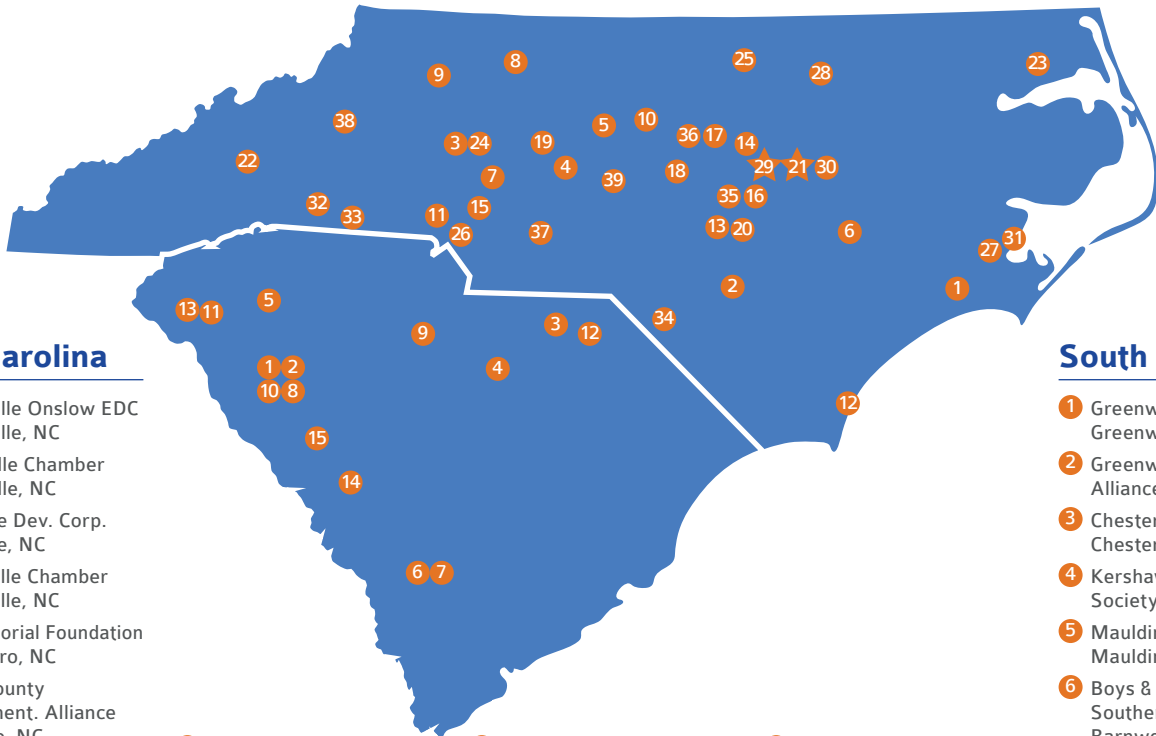

North Carolina

- 1 Jacksonville Onslow EDC
Jacksonville, NC
- 2 Fayetteville Chamber
Fayetteville, NC
- 3 Statesville Dev. Corp.
Statesville, NC
- 4 Thomasville Chamber
Thomasville, NC
- 5 War Memorial Foundation
Greensboro, NC
- 6 Wayne County
Development. Alliance
Goldsboro, NC
- 7 Ada Jenkins Center
Davidson, NC
- 8 Surry County EDP
Dobson, NC
- 9 Wilkes County EDC
North, Wilkesboro, NC
- 10 Alamance County
Chamber
Burlington, NC
- 11 Denver/Lake Norman
Rotary, Denver, NC
- 12 Greater Wilmington
Chamber
Wilmington, NC
- 13 Central Carolina
Community College
Sanford, NC
- 14 First Flight Venture
Center, RTP, NC

- 15 Lake Norman EDC
Huntersville, NC
- 16 Town of Holly Springs
Holly Springs, NC
- 17 Inter-Faith Council
Chapel Hill, NC
- 18 Chatham EDC
Pittsboro, NC
- 19 Davie County EDC
Mocksville, NC
- 20 Sanford EDC/Chamber
Sanford, NC
- 21 NC Chamber
of Commerce
Raleigh, NC
- 22 Advantage West
Asheville, NC
- 23 NC's Northeast
Partnership
Edenton, NC

- 32 Rutherford
County EDC
Rutherfordton, NC
- 33 Garner-Webb University
Boiling Springs, NC
- 34 Scotland Memorial
Foundation
Laurinburg, NC
- 35 Southern Wake Academy
Holly Springs, NC
- 36 Club Nova
Carrboro, NC
- 37 City of Albemarle
Albemarle, NC
- 38 Burke Development, Inc.,
Morganton, NC
- 39 Town of Siler City
Siler City, NC

South Carolina

- 1 Greenwood Genetic Ctr,
Greenwood, SC
- 2 Greenwood Partnership
Alliance Greenwood, SC
- 3 Chesterfield County EDB,
Chesterfield, SC
- 4 Kershaw County Humane
Society, Camden, SC
- 5 Mauldin Cultural Center,
Mauldin, SC
- 6 Boys & Girls Club of
Southern Carolina
Barnwell, SC
- 7 SouthernCarolina
Alliance, Barnwell, SC
- 8 Greenwood Humane
Society, Greenwood, SC
- 9 I-77 Alliance
Richburg, SC
- 10 Greenwood Promise
Greenwood, SC
- 11 Clemson Community
Foundation, Clemson, SC
- 12 Northeast Technical
College, Cheraw, SC
- 13 Foothills YMCA
Seneca, SC
- 14 Goodwill Works
Foundation, Aiken, SC
- 15 Freshwater Coast
Community Foundation
Abbeville, SC